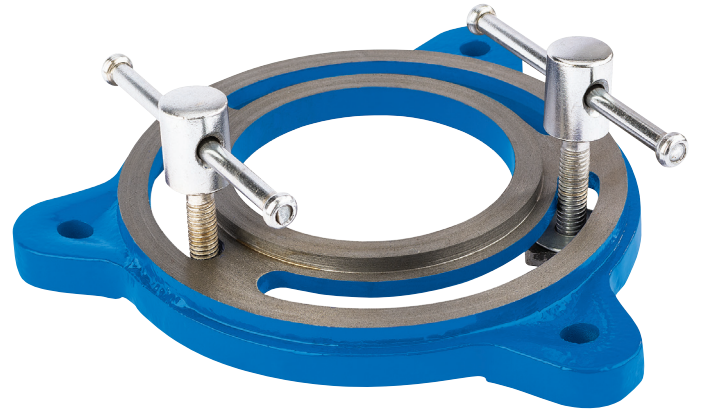

Swivel Base for 45783 Engineers Bench Vice, 150mm

STOCK No. 45785 **BRAND** Draper

BARCODE 5010559457854

WARRANTY Lifetime

FEATURES

- Cast iron construction.
 - Supplied with clamping blocks.
 - For use in conjunction with Draper Engineer's Vice – Stock No. 45783.
-

DESCRIPTION

Swivel bases for use with Engineers Bench Vices Stock Nos. 44506 and 45783. Manufactured from good quality grey cast iron with three fixing legs and two clamping blocks.

CONTENTS

1 x 150mm Swivel Base for 45783 Engineers Bench Vice