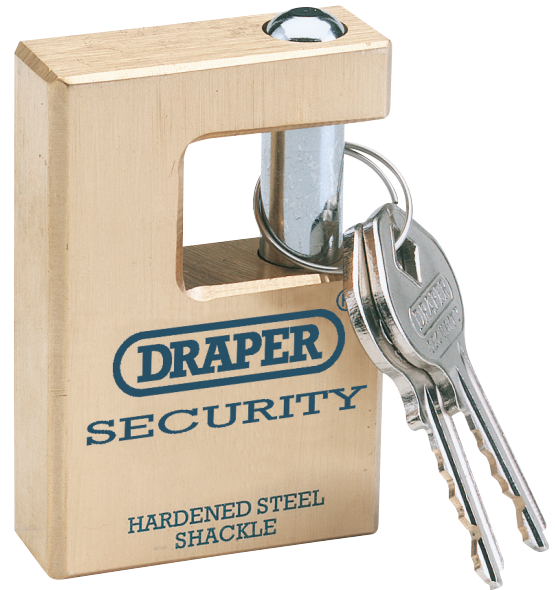

## Draper Expert Close Shackle Solid Brass Padlock with Hardened Steel Shackle, 2 Keys, 63mm

STOCK No. 64201 BRAND Draper Expert

BARCODE 5010559642014

WARRANTY Lifetime

### FEATURES

- Solid brass body with hardened steel shackle
- Precision tumbler & brass lock cylinder

### DESCRIPTION

Solid brass body with hardened steel shackle. Precision tumbler and brass lock cylinder. Key blanks are available separately.

**Draper Security Rating: 6**

### CONTENTS

1 x Draper Expert Close Shackle Solid Brass Padlock with Hardened Steel Shackle, 2 Keys, 63mm

[Link to product - drapertools.com](https://www.drapertools.com)