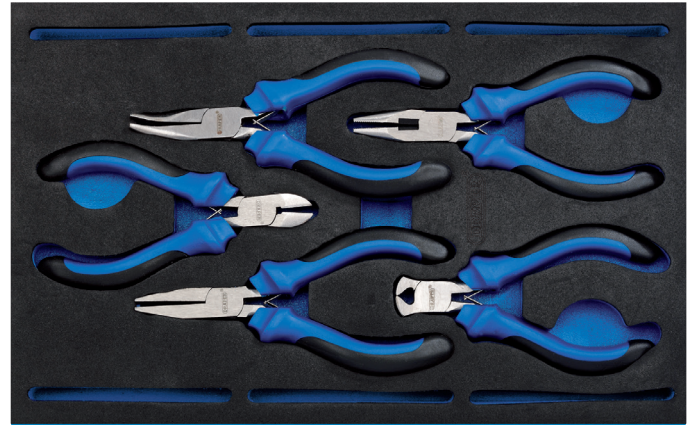

## Precision Plier Set in 1/4 Drawer EVA Insert Tray (5 Piece)

**STOCK No.** 63215 **BRAND** Draper

**BARCODE** 5010559632152

**WARRANTY** Lifetime

### DESCRIPTION

General duty precision pliers manufactured from carbon steel correctly hardened and tempered with induction hardened cutting edges. Fitted with soft grip handles for added user comfort. Supplied complete in a two tone 1/4 drawer EVA insert tray made from closed cell foam. Suitable to be used in Draper and Draper Expert tool chests and other manufacturers similar tool chests.

### CONTENTS

- 1 x Flat nose pliers, 115mm
- 1 x Long nose pliers, 125mm
- 1 x Bent nose pliers, 125mm
- 1 x Side cutters, 110mm
- 1 x End cutters, 100mm

[Link to product - drapertools.com](https://www.drapertools.com)