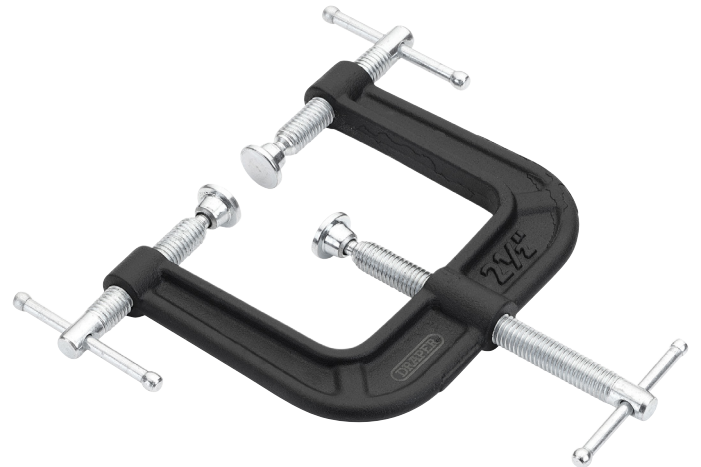

3-Way G-Clamp, 63mm

STOCK No. 19404 BRAND Draper

BARCODE 5059482066849

WARRANTY Lifetime

FEATURES

- Strong 3-way G-Clamp is designed to allow off-centre clamping
- Malleable cast iron frame and durable powder coated finish
- Swivel shoe adjusts to the correct angle to apply even pressure
- Corrosion resistant silver plated thread screw, tommy bar handle and swivel shoe

DESCRIPTION

This strong 3-way G-Clamp is designed to allow off-centre clamping. It has a malleable cast iron frame and a durable powder coated finish. The swivel shoe adjusts to the correct angle to apply even pressure. Corrosion resistant silver plated thread screw, tommy bar handle and swivel shoe.

CONTENTS

1 x 3-Way G-Clamp, 63mm

SPECIFICATIONS

Capacity	63mm
Throat depth	70mm
Clamp pressure	178kg

[Link to product - drapertools.com](https://www.drapertools.com)