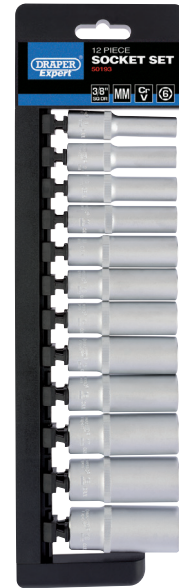

Draper Expert Metric Deep Socket Set, 3/8" Sq. Dr. (12 Piece)

STOCK No. 50193 **BRAND** Draper Expert

BARCODE 5010559501939

WARRANTY Lifetime

FEATURES

- Contents: 8-19mm
- Chrome vanadium steel hardened, tempered, chrome plated with knurled ring for extra grip
- Packed on a plastic hanging rail that can be used to store the sockets in a tool box

DESCRIPTION

6 point socket manufactured from chrome vanadium steel hardened and tempered with a micro satin finish. Each socket has a knurled ring for extra grip. Packed on a plastic hanging rail that can also be used to store the socket in a tool box.

Manufactured and tested generally in accordance with DIN3122 and ISO3315 Specifications

CONTENTS

12 x socket: 8, 9, 10, 11, 12, 13, 14, 15, 16, 17, 18, 19mm

[Link to product - drapertools.com](https://www.drapertools.com)