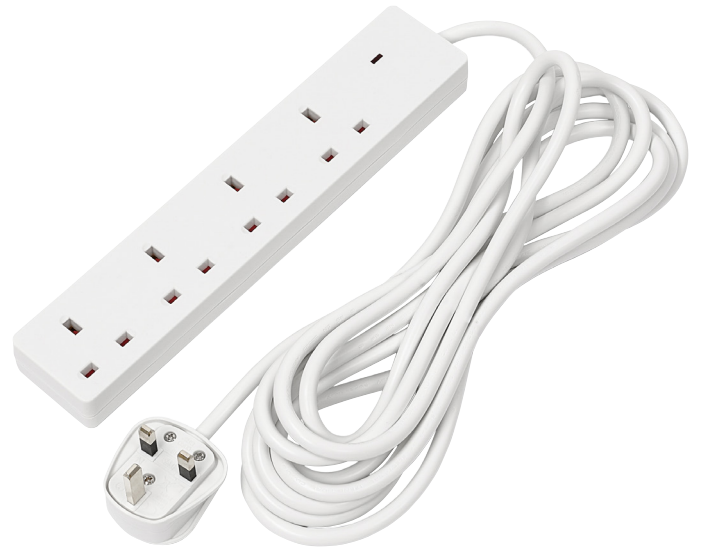

## 4 Way White Extension Lead, 5m

**STOCK No.** 30899 **BRAND** Draper

**BARCODE** 5059482115820

**WARRANTY** 12 months parts and labour

### FEATURES

- Four sockets allow several devices to be connected at once
- 5m cable length provides convenient reach for desks, workstations and appliances
- Neon power indicator shows when the extension lead is live and receiving power
- Wall-mountable design allows neat and practical positioning
- 13A rated with maximum 3250W load for everyday electrical equipment
- Suitable for home, office and commercial indoor use
- Fitted with a fused UK 3-pin plug for reliable connection

### DESCRIPTION

Indoor extension lead designed to safely power multiple household and office devices from a single mains socket. Ideal for home and office use, workstation setups, and commercial environments, it features four sockets, a 5m cable, neon power indicator, and a wall-mountable design.

### CONTENTS

1 x 4 Way White Extension Lead, 5m