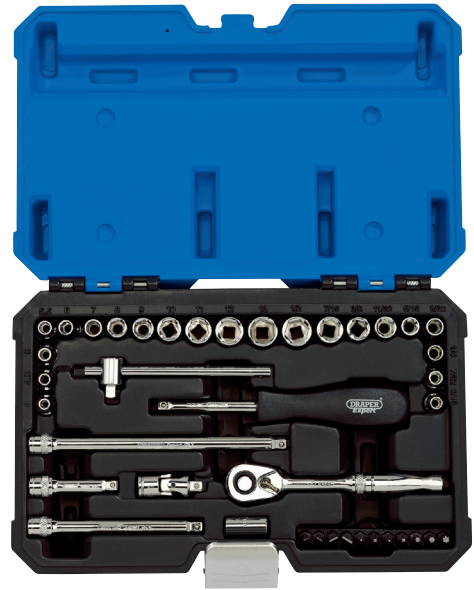

## Draper Expert Combined MM/AF Socket Set, 1/4" Sq. Dr. (40 Piece)

**STOCK No.** 16464 **BRAND** Draper Expert

**BARCODE** 5010559164646

**WARRANTY** Lifetime

### FEATURES

- 12 metric sockets
- 9 imperial sockets
- Reversible ratchet
- 3 x extension bars
- Sliding 'T' bar
- Universal joint
- Spinner handle
- Bit holder
- 11 screwdriver insert bits

### DESCRIPTION

6 point socket set made from chrome vanadium steel that's hardened and tempered with a polished finish. Each socket has a knurled ring for extra grip. Supplied with a 72 tooth reversible ratchet and accessories. Packed in tough plastic storage case.

### CONTENTS

12 x Metric socket: 4, 4.5, 5, 5.5, 6, 7, 8, 9, 10, 11, 12, 13mm

9 x Imperial socket: 1/4, 3/16, 7/32, 9/32, 5/16, 11/32, 3/8, 7/16, 1/2"

1 x 72 tooth reversible ratchet with quick release button