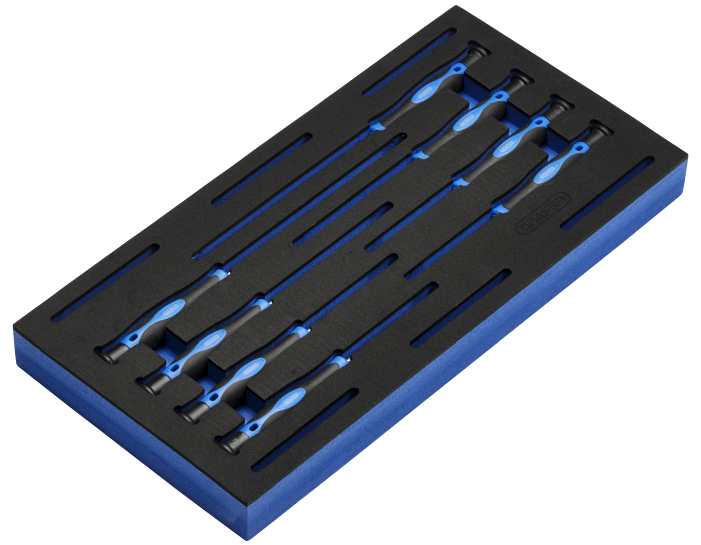

Extra Long Precision Screwdriver Set in 1/4 Drawer EVA Insert Tray (8 Piece)

STOCK No. 63399 **BRAND** Draper

BARCODE 5010559633999

WARRANTY Lifetime

FEATURES

-

DESCRIPTION

Extra long precision screwdrivers, manufactured from chrome vanadium steel, which is correctly hardened and tempered fitted with soft grip handles for enhanced user comfort. Supplied complete in a two tone 1/4 drawer EVA insert tray made from closed cell foam. Suitable to be used in Draper and Draper Expert tool chests and other manufacturers similar tool chests.

CONTENTS

3 x Plain slot screwdrivers 2.5 x 75mm, 3 x 100mm, 4 x 150mm

3 x Cross slot screwdrivers No. 0 x 150mm, No. 00 x 100mm, No. 000 x 75mm

2 x Draper TX-STAR® Screwdrivers T8 x 75mm, T9 x 75mm

[Link to product - drapertools.com](https://www.drapertools.com)