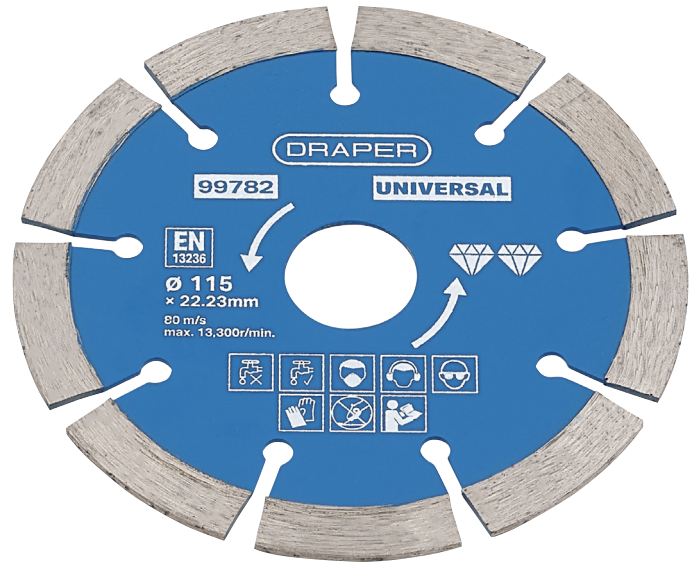

## Segmented Diamond Blade, 115mm

STOCK No. 99782 BRAND Draper

BARCODE 5059482000997

WARRANTY Consumable Warranty Applies

### FEATURES

- For cutting concrete, bricks, stone, granite and marble
- 10mm Segment height
- Compatibility with bore 22.23mm

### DESCRIPTION

Hardened and tempered diamond blade with segmented rim for a faster cut. General purpose blade for use on concrete, bricks, stone, granite and marble. Suitable for dry and wet cutting, with optimum results when used wet. Compatible with most angle grinders with a 22.23mm bore.

### CONTENTS

1 x Segmented Diamond Blade, 115mm