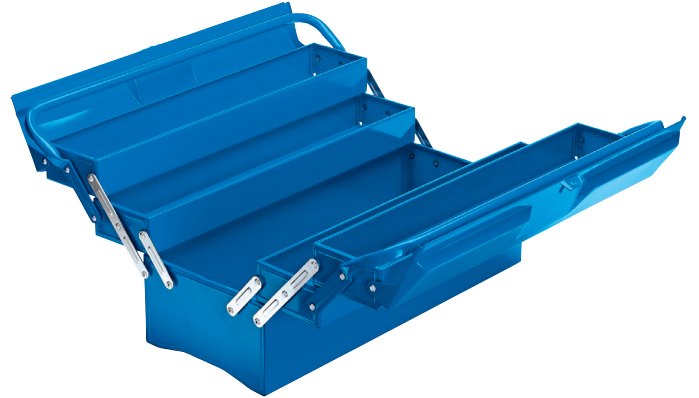

Extra-Long Four Tray Cantilever Tool Box, 495mm, Blue

STOCK No. 86671 **BRAND** Draper

BARCODE 5010559866717

WARRANTY 12 months parts and labour

FEATURES

- Extra long - 495mm
 - Sheet steel with tubular handles and lacquered finish
 - Trays open automatically when handle is depressed and close when lifted
 - Lid form incorporates provision for a padlock
 - Overall size: 495 x 295 x 200mm
-

DESCRIPTION

General purpose extra long tool box formed from sheet steel with tubular handles and lacquered finish. Trays open independently when handles are pulled apart and the tray lids feature padlock tabs.

CONTENTS

1 x Extra Long Four Tray Cantilever Tool Box, 495mm

[Link to product - drapertools.com](https://www.drapertools.com)