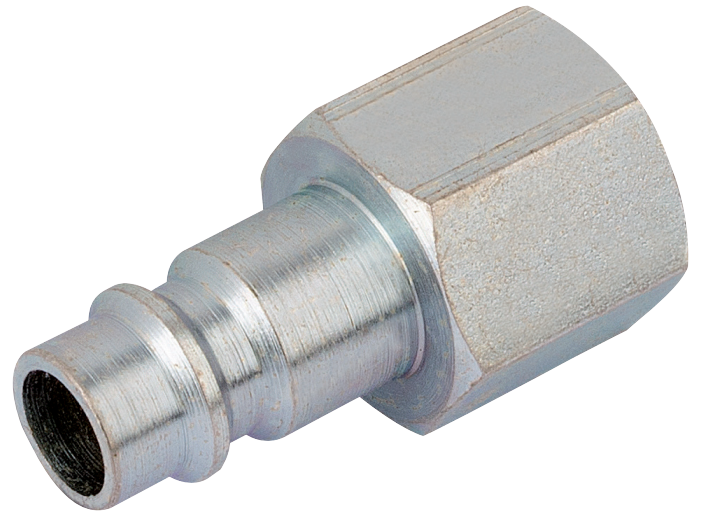

## 1/4" BSP Female Nut PCL Euro Coupling Adaptor (Sold Loose)

**STOCK No.** 54419 **BRAND** Draper

**BARCODE** 5010559544196

**WARRANTY** 12 months parts and labour

### FEATURES

- For heavy duty high flow applications
- Tested to over 1 million cycles
- Connects to most popular and European adaptor profiles (Cejn, Rectus etc)
- Zinc passivated to significantly improve corrosion resistance
- Hard wearing steel construction

### DESCRIPTION

For heavy duty high flow applications, tested to over 1 million cycles, connects to most popular and European adaptor profiles (Cejn, Rectus etc.), zinc passivated to significantly improve corrosion resistance, hard wearing steel construction. Sold loose.

### CONTENTS

1 x 1/4" BSP Female Nut PCL Euro Coupling Adaptor (Sold Loose)