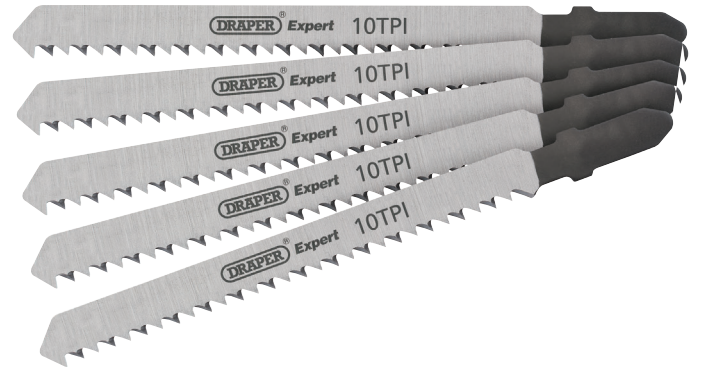

## Draper Expert DT101B Jigsaw Blade Set, 100mm (5 Piece)

**STOCK No.** 81716 **BRAND** Draper Expert

**BARCODE** 5010559817160

**WARRANTY** Consumable Warranty Applies

---

### FEATURES

- Bayonet fitting
  - Jigsaw blades in sets of 5
- 

### DESCRIPTION

Manufactured from carbon steel, which has a ground tooth and taper back design, polished then treated to prevent rust. The 10TPI are perfectly designed for straight, fine cutting of softwoods, chipboard, plywood, fibreboard and plastics. Attached with bayonet ends.