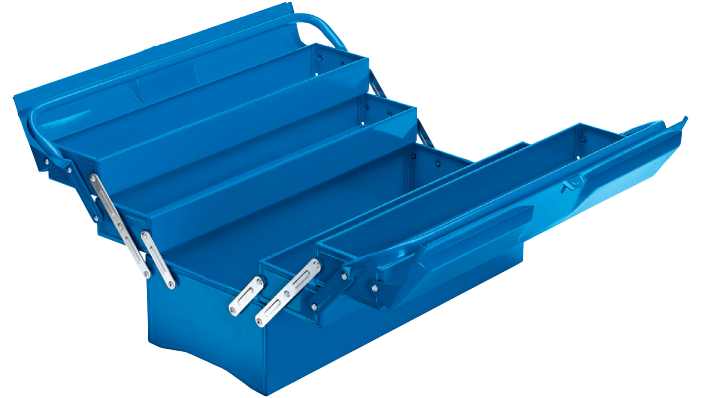

## Extra-Long Four Tray Cantilever Tool Box, 495mm, Blue

**STOCK No.** 86671 **BRAND** Draper

**BARCODE** 5010559866717

**WARRANTY** 12 months parts and labour

---

### FEATURES

- Extra long - 495mm
  - Sheet steel with tubular handles and lacquered finish
  - Trays open automatically when handle is depressed and close when lifted
  - Lid form incorporates provision for a padlock
  - Overall size: 495 x 295 x 200mm
- 

### DESCRIPTION

General purpose extra long tool box formed from sheet steel with tubular handles and lacquered finish. Trays open independently when handles are pulled apart and the tray lids feature padlock tabs.

### CONTENTS

1 x Extra Long Four Tray Cantilever Tool Box, 495mm

[Link to product - drapertools.com](https://www.drapertools.com)