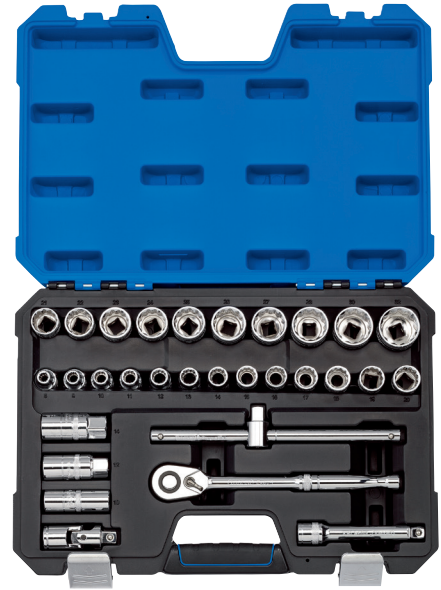

Draper Expert Metric Socket Set, 1/2" Sq. Dr. (30 Piece)

STOCK No. 16466 **BRAND** Draper Expert

BARCODE 5010559164660

WARRANTY Lifetime

FEATURES

- 23 sockets size
- 3 spark plug
- Reversible ratchet
- Wobble extension bar
- Sliding 'T' bar
- Universal joint

DESCRIPTION

Twelve point socket made from chrome vanadium steel that's hardened and tempered with a polished finish. Each socket has a knurled ring for extra grip. Supplied with a 72 tooth reversible ratchet and accessories. Packed in a tough plastic storage case with soft grip handle.

Manufactured and tested generally in accordance with DIN3122 and ISO3315 Specifications

CONTENTS

23 x Socket: 8, 9, 10, 11, 12, 13, 14, 15, 16, 17, 18, 19, 20, 21, 22, 23, 24, 25, 26, 27, 28, 30, 32mm

3 x Spark plug socket: 10, 12, 14mm

1 x 72 tooth reversible ratchet with "quick release" button

1 x Wobble extension bar, 125mm

1 x Sliding 'T' bar

1 x Universal joint

[Link to product - drapertools.com](https://www.drapertools.com)