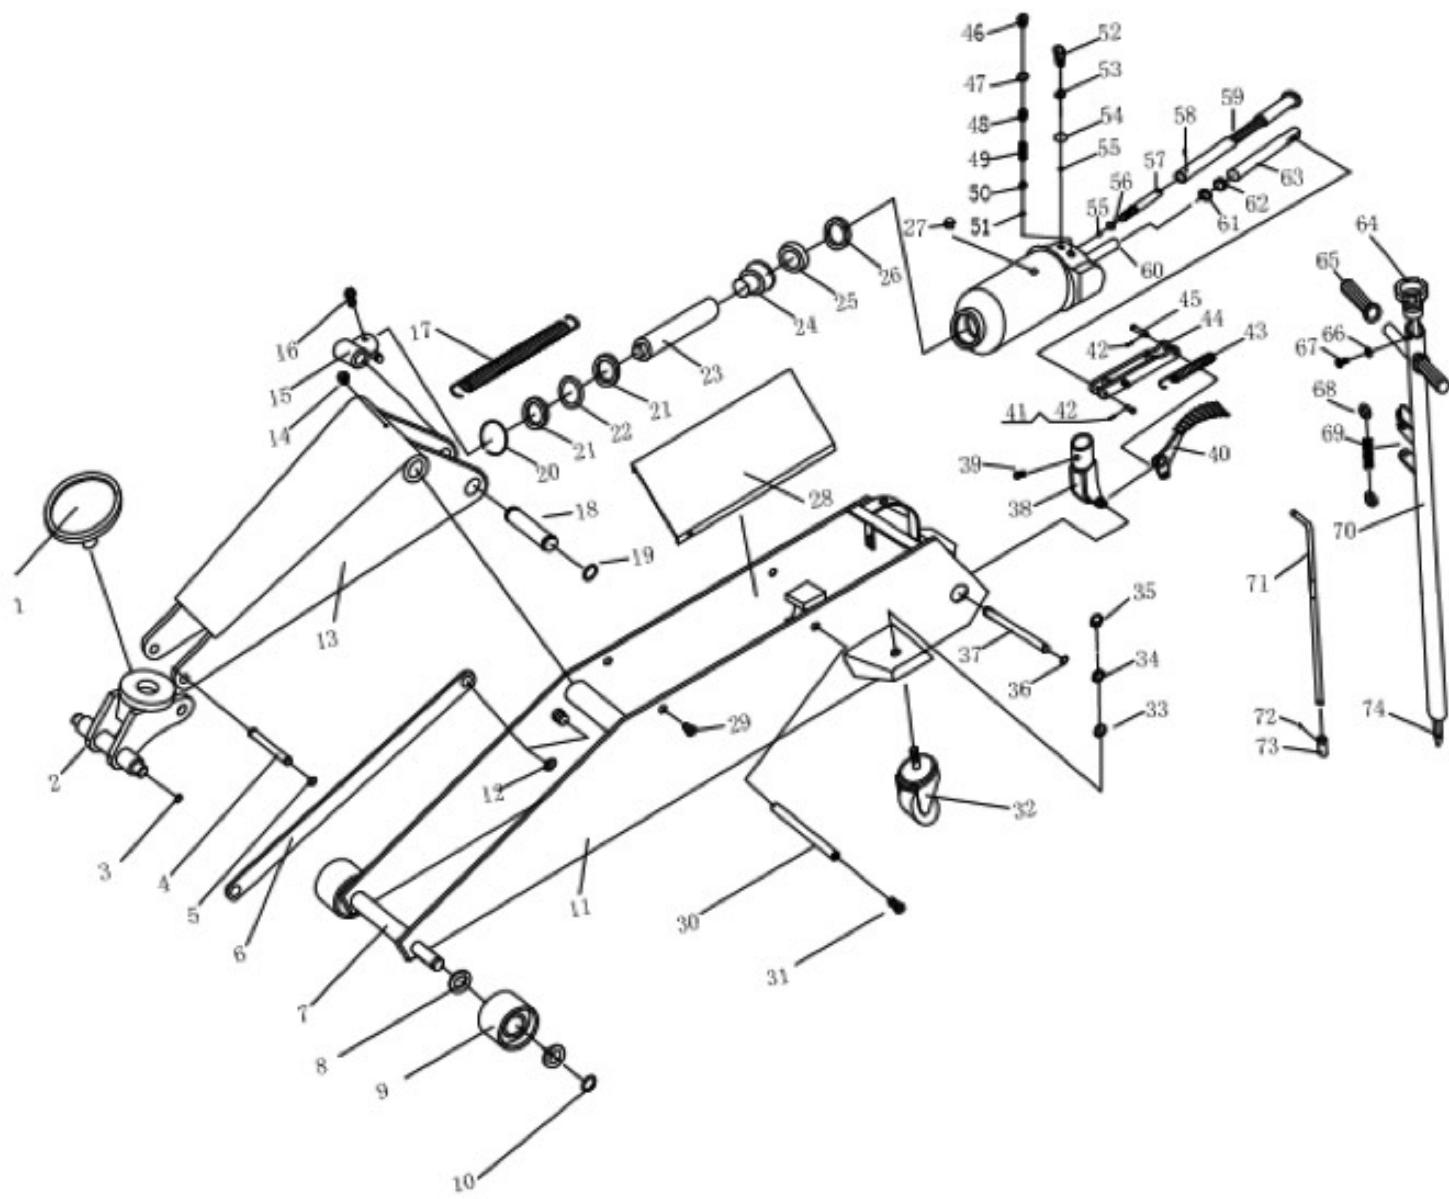

5 TONNE TROLLEY JACK

03467 - TJ5LR SPARE PARTS DRAWING

5 TONNE TROLLEY JACK

03467 - TJ5LR SPARE PARTS LISTING

KEY No.	PART No.	STOCK No.	DESCRIPTION
1	YTJ5LR-1	51134	Saddle
2	YTJ5LR-2	51397	Bracket
3	YTJ5LR-3	51506	Check Ring
4	YTJ5LR-4	51516	Bracket Axle Pin
5	YTJ5LR-5	51517	Check Ring
6	YTJ5LR-6	51522	Connecting Bar
7	YTJ5LR-7	51524	Front Axle
8	YTJ5LR-8	51526	Washer
9	YTJ5LR-9	51527	Front Wheel
10	YTJ5LR-10	51528	Spring Collar
11	YTJ5LR-11	51529	Chassis
12	YTJ5LR-12	51530	Check Ring
13	YTJ5LR-13	51531	Lift Arm
14	YTJ5LR-14	51533	Oil Cup
15	YTJ5LR-15	51537	Connector Sleeve
16	YTJ5LR-16	51571	Screw
17	YTJ5LR-17	51675	Spring
18	YTJ5LR-18	51712	Axle Pin
19	YTJ5LR-19	51755	Check Ring
20	YTJ5LR-20	51770	Check Ring
21	YTJ5LR-21	51857	Spacer Sleeve
22	YTJ5LR-22	51872	O-Ring
23	YTJ5LR-23	51879	Piston Rod
24	YTJ5LR-24	51896	Piston Top
25	YTJ5LR-25	51984	Nylon Insert Ring
26	YTJ5LR-26	52007	O-Ring
27	YTJ5LR-27	52015	Oil Cap
28	YTJ5LR-28	52049	Top Plate
29	YTJ5LR-29	52057	Screw
30	YTJ5LR-30	52062	Axle Pin
31	YTJ5LR-31	52065	M10x25 Bolt
32	YTJ5LR-32	52076	Castor
33	YTJ5LR-33	52090	Washer
34	YTJ5LR-34	52106	Lock Washer
35	YTJ5LR-35	52194	M12 Nut
36	YTJ5LR-36	52216	Check Ring
37	YTJ5LR-37	52217	Axle Pin
38	YTJ5LR-38	52281	Piston Crank