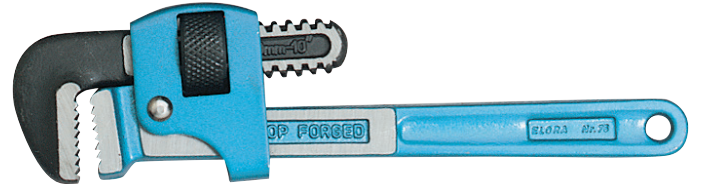

Elora Adjustable Pipe Wrench, 250mm, 26mm

STOCK No. 23692 BRAND Elora

BARCODE 5010559236923

WARRANTY Lifetime

FEATURES

-

DESCRIPTION

Professional Quality, manufactured from tool steel, hardened and tempered. The spring-loaded induction hardened jaws have wide faces serrated in opposite direction to ensure a secure grip. Polished head with blue lacquered handle.

CONTENTS

1 x Elora Adjustable Pipe Wrench, 250mm

[Link to product - drapertools.com](https://www.drapertools.com)