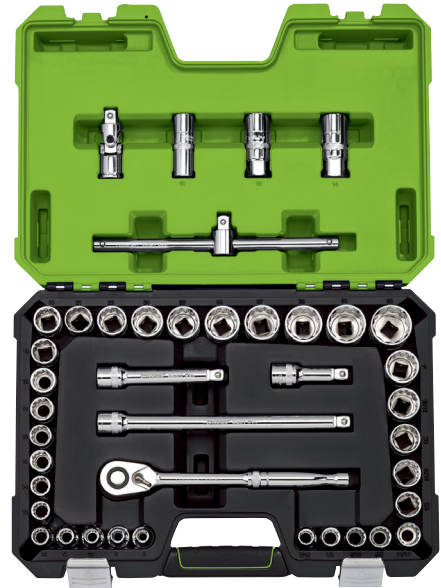

Draper Expert MM/AF Combined Socket Set, 1/2" Sq. Dr., Green (41 Piece)

STOCK No. 04465 BRAND Draper Expert

BARCODE 5059482035296

WARRANTY Lifetime

FEATURES

- 22 metric sockets
- 10 imperial sockets
- 3 spark plug sockets
- 72-tooth ratchet
- 3 extension bars
- Sliding T-bar

DESCRIPTION

12-point sockets made from chrome vanadium steel that is hardened and tempered with a polished finish. Each socket has a knurled ring for extra grip. Includes a 72-tooth reversible ratchet and accessories. Supplied in a tough plastic storage case with soft grip handle.

Manufactured and tested generally in accordance with DIN3122 and ISO3315 Specifications

CONTENTS

22 x Metric sockets: 8, 9, 10, 11, 12, 13, 14, 15, 16, 17, 18, 19, 20, 21, 22, 24, 25, 26, 27, 28, 30 and 32mm

10 x Imperial sockets: 7/16, 1/2, 9/16, 5/8, 11/16, 3/4, 13/16, 7/8, 15/16 and 1"

3 x Spark plug sockets: 10, 12 and 14mm

1 x 72-tooth ratchet with quick release button

3 x Wobble extension bars: 75, 125 and 250mm