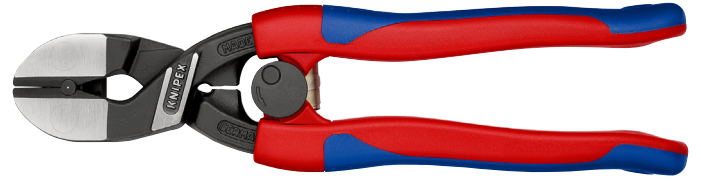

## KNIPEX 71 22 200 SB CoBolt® Compact Bolt Cutters, 200mm

STOCK No. 49189 BRAND KNIPEX

BARCODE 5010559491896

WARRANTY Lifetime

### FEATURES

- Opening spring and locking device are integrated in the handles for comfortable work and safe transport
- With precision cutting edges for soft, hard and piano wire
- Cuts bolts, nails, rivets, etc. up to Ø 5.2 mm
- Efficient joint design ensures exceptional cutting performance with little effort
- Cutting edges additionally induction-hardened, cutting edge hardness approx. 64 HRC

### DESCRIPTION

71 22 200 SB KNIPEX CoBolt® With precision cutting edges for soft, hard and piano wire. Cuts bolts, nails, rivets, etc. up to Ø 5.2 mm. Efficient joint design ensures exceptional cutting performance with little effort. Cutting edges additionally induction-hardened, cutting edge hardness approx. 64 HRC. Opening spring and locking device are integrated in the handles for comfortable work and safe transport. 20° angled head with joint bar on one side and diagonal cutting edge for almost flush cutting, with space for gripping. - Cutting capacities soft wire (diameter): Ø 6mm- Cutting capacities medium hard wire (diameter): Ø 5.2mm- Cutting capacities hard wire (diameter): Ø 4.0mm- Cutting capacities piano wire (diameter): Ø 3.6mm