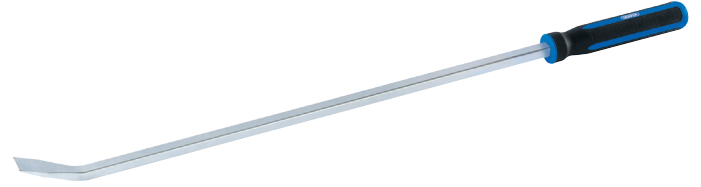

Pry Bar, 36"/915mm

STOCK No. 92037 BRAND Draper

BARCODE 5010559920372

WARRANTY Lifetime

FEATURES

- Pry bar attached with shock resistant soft grip handle
- Fitted with a striking cap

DESCRIPTION

Pry bars attached with shock-resistant soft grip handles for added user comfort. Each pry bar is fitted with a striking cap.

CONTENTS

1 x Pry Bar, 36"/915mm

[Link to product - drapertools.com](https://www.drapertools.com)