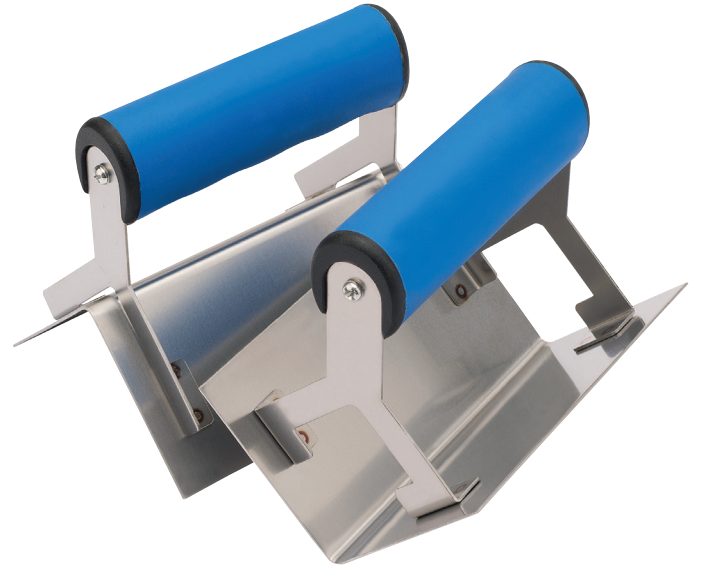

## Draper Expert Soft Grip Corner Trowel Set (2 Piece)

**STOCK No.** 81281 **BRAND** Draper Expert

**BARCODE** 5010559812813

**WARRANTY** Lifetime

---

### DESCRIPTION

For accurate neat finishing when plastering internal and external corners. Carbon steel blades with soft grip handle for user comfort.

---

### CONTENTS

1 x Soft Grip Corner Trowel Set (2 Piece)

[Link to product - drapertools.com](https://www.drapertools.com)