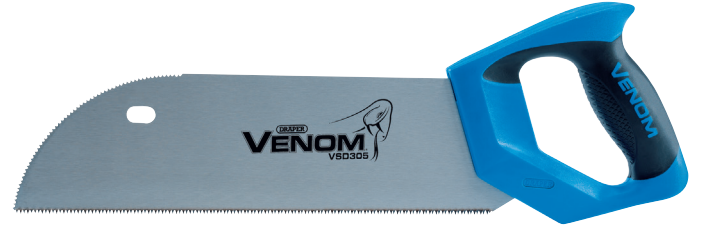

## Draper Venom® Double Ground Floorboard Saw, 305mm, 11tpi/12ppi

**STOCK No.** 16829 **BRAND** Draper Venom

**BARCODE** 5010559168293

**WARRANTY** Lifetime

### FEATURES

- Blade manufactured from high quality carbon steel
- Curved shape blade which is toothed to allow the start cut into floorboards
- Blade correctly hardened, tempered, straightened and stress relieved
- Tooth design delivers faster cutting with optimal sawdust removal
- Finely ground blade surface is coated with ultra-tough lacquer
- Ergonomic handle with soft grip ensuring user comfort

### DESCRIPTION

Saw blades manufactured from high quality carbon steel, that's been correctly hardened, tempered, straightened and stress relieved to ensure the blades strength and straightness. The blade has a curved end, which is toothed to allow the start cut into floorboards. The set of the tooth delivers faster cutting with optimal sawdust removal in both forward and reverse motions. The finely ground blade is coated with an ultra - tough lacquer protecting the blade from corrosion whilst easing friction when sawing. The ergonomic soft grip handle guarantees user comfort, even when used for prolonged periods.

### CONTENTS

1 x Draper Venom® Double Ground Floorboard Saw, 305mm, 11tpi/12ppi

[Link to product - drapertools.com](https://www.drapertools.com)