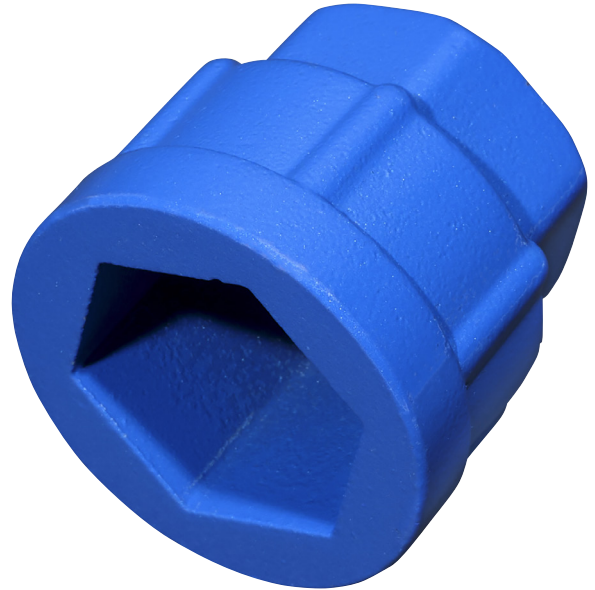

Oil Filter Wrench, 1/2" Sq. Dr., 24mm/6 Flutes

STOCK No. 27300 **BRAND** Draper

BARCODE 5059482073519

WARRANTY Lifetime

FEATURES

- Aluminium socket cup and chrome vanadium steel socket adaptor
 - 1/2" Sq. Dr. for use with torque wrenches
 - Fits BMW 5, BMW 7 and BMW X5 Series, Saturn (2008), Astra 1.8L ECOTEC and Chrysler 3.6L V6 and Dodge Jeep
-

DESCRIPTION

This oil filter socket is suitable for installing and removing difficult to access oil filter covers. Suitable for left and right handed operations. It is 1/2" Sq. Dr. for manual use with torque wrenches. Fits BMW 5, BMW 7 and BMW X5 Series, Saturn (2008), Astra 1.8L ECOTEC and Chrysler 3.6L V6 and Dodge Jeep.

CONTENTS

1 x Oil Filter Wrench, 1/2" Sq. Dr., 24mm/6 Flutes

[Link to product - drapertools.com](https://www.drapertools.com)