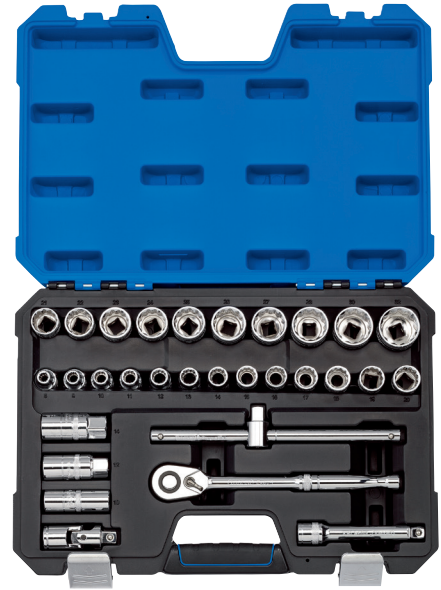

## Draper Expert Metric Socket Set, 1/2" Sq. Dr. (30 Piece)

**STOCK No.** 16466 **BRAND** Draper Expert

**BARCODE** 5010559164660

**WARRANTY** Lifetime

### FEATURES

- 23 sockets size
- 3 spark plug
- Reversible ratchet
- Wobble extension bar
- Sliding 'T' bar
- Universal joint

### DESCRIPTION

Twelve point socket made from chrome vanadium steel that's hardened and tempered with a polished finish. Each socket has a knurled ring for extra grip. Supplied with a 72 tooth reversible ratchet and accessories. Packed in a tough plastic storage case with soft grip handle.

### CONTENTS

23 x Socket: 8, 9, 10, 11, 12, 13, 14, 15, 16, 17, 18, 19, 20, 21, 22, 23, 24, 25, 26, 27, 28, 30, 32mm

3 x Spark plug socket: 10, 12, 14mm

1 x 72 tooth reversible ratchet with "quick release" button