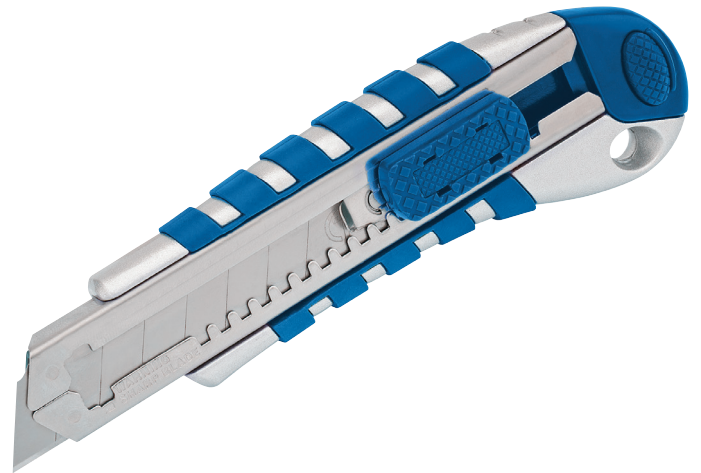

Soft Grip 18mm Retractable Segment Blade Knife

BRAND Draper

WARRANTY Consumable Warranty

FEATURES

- Zinc alloy body with soft grip and a seven segment blade
- Includes push button blade positioner, segment break off recess and two spare blade strips

DESCRIPTION

Zinc alloy body with soft grip and a seven segment blade incorporating a metal guide shroud for extra protection. Includes push button blade positioner, segment break off recess and two spare blade strips. Display packed.

Spare blades - order number of strips required (10 per strip)

Stock No.	Description	Length	Pack Size	Type
13094	Knife Blades	18mm	10	Segmented
83436	Knife			