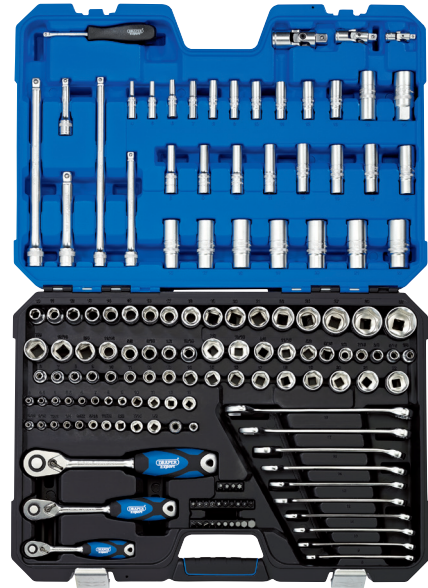

## Draper Expert HI-TORQ® Combined MM/AF Socket Set, 1/4", 3/8" and 1/2" Sq. Dr. (150 Piece)

STOCK No. 16460 BRAND Draper Expert

BARCODE 5010559164608

WARRANTY Lifetime

### FEATURES

- 1/4" sq. drive
- 12 metric sockets
- 10 metric deep sockets
- 10 imperial sockets
- 1/4" (F) x 1/4" (F) Adaptor
- Universal joint
- 72 tooth reversible soft grip ratchet
- Spinner handle
- 3/8" sq. drive

### DESCRIPTION

Six point socket made from chrome vanadium steel that's hardened and tempered with a micro satin finish. Each socket has a knurled ring for extra grip. Supplied with a 72 tooth reversible soft grip ratchet and accessories. Packed in a tough plastic storage case with soft grip handle.