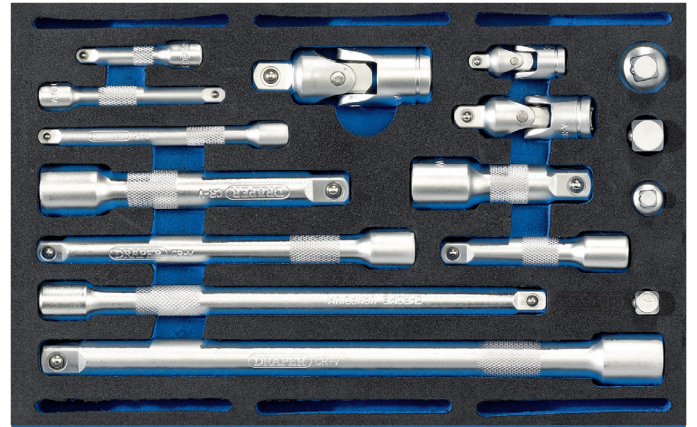

Extension Bar, Universal Joints and Socket Converter Set 1/4 Drawer EVA Insert Tray (16 Piece)

STOCK No. 63530 BRAND Draper

BARCODE 5010559635306

WARRANTY Lifetime

FEATURES

-

DESCRIPTION

Manufactured from chrome vanadium steel, which is correctly hardened and tempered with a satin chrome plated finish. Each extension bar has a knurled ring for extra grip. Supplied complete in a two tone 1/4 drawer EVA insert tray made from closed cell foam. Suitable to be used in Draper and Draper Expert tool chests and other manufacturers similar tool chests.

CONTENTS

- 3 x 1/4" Extension bars - 50, 75, 100mm
- 1 x 1/4" Universal Joint
- 1/4 (F) x 3/8" (M) Converter
- 3 x 3/8" Extension bars - 75, 150, 200mm
- 1 x 3/8" Universal Joint
- 1 x 3/8" (F) x 1/4" (M) Converter
- 1 x 3/8" (F) x 1/2" (M) Converter
- 3 x 1/2" Extension bars - 75, 125, 250mm
- 1 x 1/2" Universal Joint
- 1 x 1/2 (F) x 3/8" (M) Converter