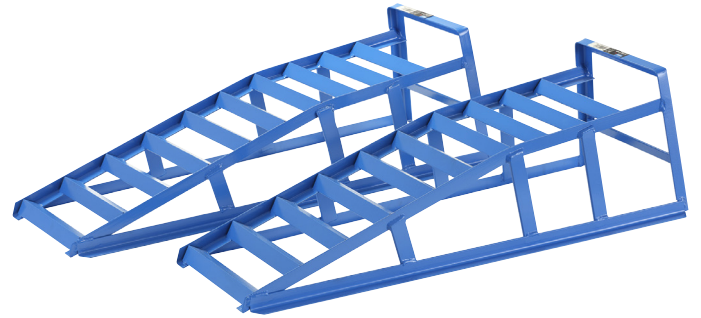

## Wide Car Ramps, 2 Tonne (Pair)

**STOCK No.** 20232 **BRAND** Draper

**BARCODE** 5059482067976

**WARRANTY** 12 months parts and labour

### FEATURES

- Extra-wide frame with three side braces for added strength
- Made of high-quality steel with corrosion resistant finish for added durability
- Professionally laser welded and have 10 treads
- Suitable for most cars and some light commercial vehicles with a tyre width of 225mm or less

### DESCRIPTION

An extra-wide frame and three side braces, high-quality steel with a corrosion-resistant finish, and professional laser welding make these 10 tread ramps robust and suitable for most vehicles with a tyre width of 225mm or less.

### SPECIFICATIONS

Height	265mm
Width	345mm
Length	900mm
Gradient	16.5°
Weight	15.80kg
Max tyre width	225mm
Capacity (per stand)	1 Tonne
Capacity (per pair)	2 Tonne

[Link to product - drapertools.com](https://www.drapertools.com)