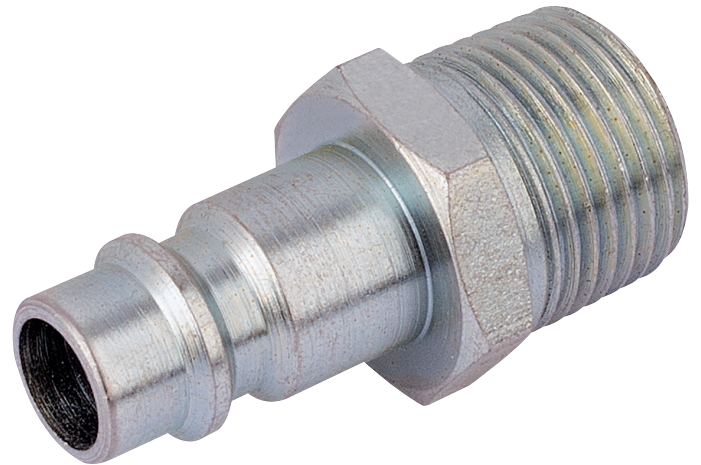

3/8" BSP Male Nut PCL Euro Coupling Adaptor (Sold Loose)

STOCK No. 54416 **BRAND** Draper

BARCODE 5010559544165

WARRANTY 12 months parts and labour

FEATURES

- For heavy duty high flow applications
- Tested to over 1million cycles
- Connects to most popular and European adaptor profiles (Cejn, Rectus etc)
- Zinc passivated to significantly improve corrosion resistance
- Hard wearing steel construction

DESCRIPTION

For heavy duty high flow applications, tested to over 1 million cycles, connects to most popular and European adaptor profiles (Cejn, Rectus etc.), zinc passivated to significantly improve corrosion resistance, hard wearing steel construction. Sold loose.

CONTENTS

1 x 3/8" BSP Male Nut PCL Euro Coupling Adaptor (Sold Loose)

SPECIFICATIONS

Max Burst Pressure	2030psi (140bar)
Max Working Pressure	500psi (35bar)
Nominal Flow Diameter	7.4mm
Temperature Range	-40 to 100°C
Test Pressure	725psi (50bar)
Pressure Drop	0.5bar = 78cfm (2200L/min)