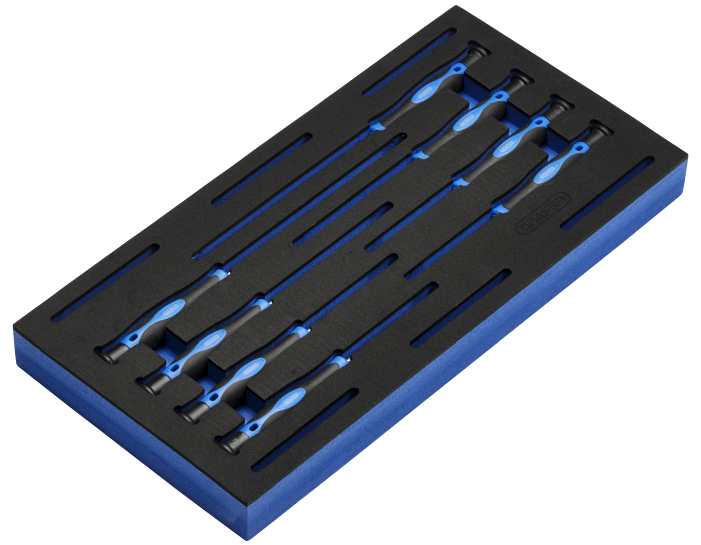

## Extra Long Precision Screwdriver Set in 1/4 Drawer EVA Insert Tray (8 Piece)

**STOCK No.** 63399 **BRAND** Draper

**BARCODE** 5010559633999

**WARRANTY** Lifetime

### DESCRIPTION

Extra long precision screwdrivers, manufactured from chrome vanadium steel, which is correctly hardened and tempered fitted with soft grip handles for enhanced user comfort. Supplied complete in a two tone 1/4 drawer EVA insert tray made from closed cell foam. Suitable to be used in Draper and Draper Expert tool chests and other manufacturers similar tool chests.

### CONTENTS

3 x Plain slot screwdrivers 2.5 x 75mm, 3 x 100mm, 4 x 150mm

3 x Cross slot screwdrivers No. 0 x 150mm, No. 00 x 100mm, No. 000 x 75mm

2 x Draper TX-STAR® Screwdrivers T8 x 75mm, T9 x 75mm

[Link to product - drapertools.com](https://www.drapertools.com)