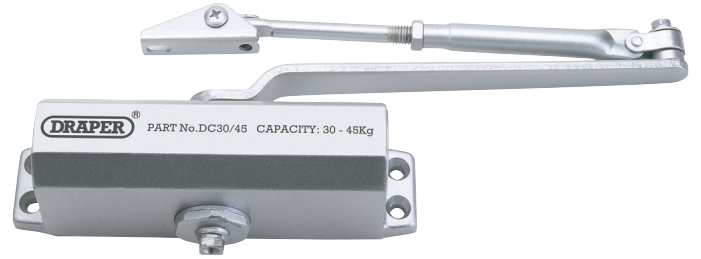

Adjustable Automatic Door Closer for Doors Between 25kg and 45kg

STOCK No. 62893 **BRAND** Draper

BARCODE 5010559628933

WARRANTY 12 months parts and labour

FEATURES

- For automatic closing of doors
- Latch and close speed adjusters
- Delay action
- Back check facilities (62890 only)

DESCRIPTION

For the automatic closing of doors in domestic, commercial and industrial environments. Suitable for both right and left hand hung doors. Features include latch and close speed adjusters and delay action. (Back check facilities available on Stock No. 62890 only). Supplied with fixings.

UL Approved

CONTENTS

1 x Adjustable Automatic Door Closer for Doors Between 25kg and 45kg

DOCUMENTS

Instruction Manual

[Link to product - drapertools.com](https://www.drapertools.com)