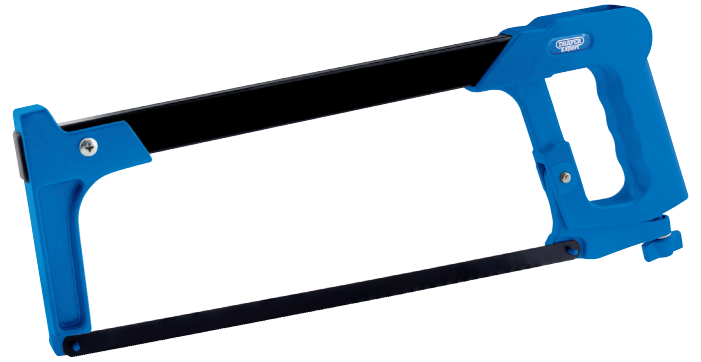

## Draper Expert Heavy Duty Hacksaw, 300mm, 24tpi

**STOCK No.** 39245 **BRAND** Draper Expert

**BARCODE** 5010559392452

**WARRANTY** Lifetime

### FEATURES

- Steel tube with an ergonomic soft grip handle
- Frame has two sets of blade spigots allowing straight or 45° cutting
- Supplied with a 300mm Bi-metal blade

### DESCRIPTION

Steel frame with aluminium handles. Frame has two sets of blade spigots which allows straight or 45° cutting. Supplied with a 300mm bi - metal blade.

### CONTENTS

1 x Draper Expert Heavy Duty Hacksaw, 300mm

[Link to product - drapertools.com](https://www.drapertools.com)