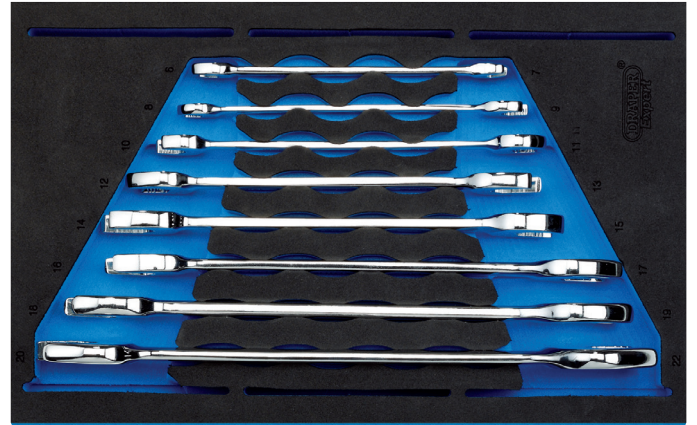

Draper Expert Open Ended Spanner Set in 1/4" Drawer EVA Insert Tray (8 Piece)

STOCK No. 63524 **BRAND** Draper Expert

BARCODE 5010559635245

WARRANTY Lifetime

FEATURES

- HI-TORQ spanners manufactured from chrome vanadium steel
- Supplied complete in a two tone 1/4 drawer EVA insert tray
- Overall size 138 x 270 x 30mm (W x D x H)
- Suitable to be used in Draper and Draper Expert tool chests and other manufacturers similar tool chests

DESCRIPTION

Open ends set at 15° manufactured from chrome vanadium steel which is correctly hardened, tempered and then fully polished. Supplied complete in a two tone 1/4 drawer EVA insert tray made from closed cell foam. Suitable to be used in Draper and Draper Expert tool chests and other manufacturers similar tool chests.

CONTENTS

8x Open ended Spanners 6 x 7, 8 x 9, 10 x 11, 12 x 13, 14 x 15, 16 x 17, 18 x 19, 20 x 22mm

[Link to product - drapertools.com](https://www.drapertools.com)