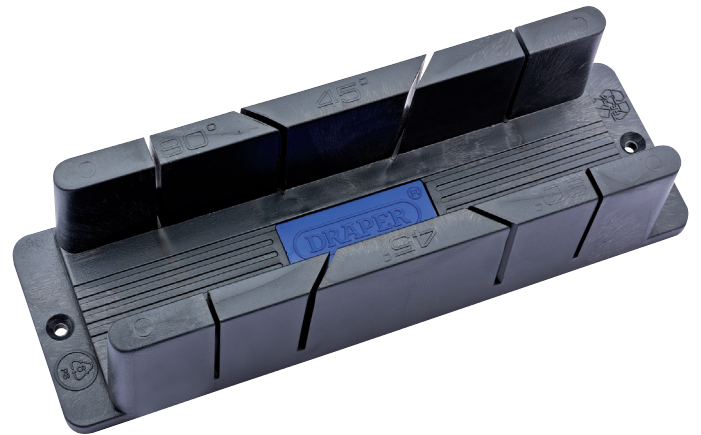

Midi Mitre Box, 290 x 58 x 56mm

STOCK No. 31209 **BRAND** Draper

BARCODE 5010559312092

WARRANTY Consumable Warranty Applies

FEATURES

- Two 45° and one 90° guides on both edges
 - Internal size: 290 x 58 x 56mm
 - Medium sized box, moulded from tough impact resistant recycled material
 - Can be fixed to bench
-

DESCRIPTION

Medium sized box, moulded from tough impact resistant recycled material. Two 45° and one 90° guides on both edges. The base has two countersunk slots for fixing to bench.

CONTENTS

1 x Midi Mitre Box, 290 x 58 x 56mm