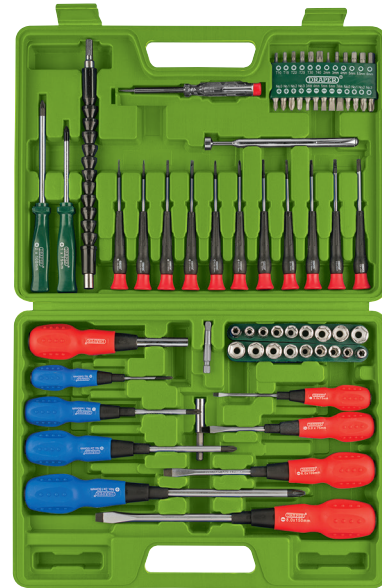

Screwdriver, Socket and Bit Set (70 Piece)

BRAND Draper

WARRANTY Lifetime

FEATURES

- Satin chrome finish with sand blasted tips
- Soft grip handles for user comfort
- 5lb pick up tool and insert bits
- Flexible extension
- Includes wide range of screwdrivers, GS approved mains tester plain slot, bit holder and assorted bits, sockets and accessories
- Supplied in sturdy plastic storage case

DESCRIPTION

Comprehensive set with a variety of screwdriver and bits and socket. Packed in blow mould case with display sleeve.

PZ TYPE products are compatible with *Pozidriv®/Supadriv® fixing systems. Draper TX-STAR products are compatible with †Torx fixing systems. *Pozidriv®/Supadriv® are registered trademarks of Trifast Plc. †Torx is the registered trademark of Acument Intellectual Properties LLC.

CONTENTS

- 4 x Slotted Screwdrivers: SL3 x 75mm, SL5 x 75mm, SL6 x 100mm and SL8 x 150mm
- 4 x Phillips Screwdrivers: PH0 x 75mm, PH1 x 75mm, PH2 x 100mm and PH3 x 150mm.
- 2 x Pozi Screwdrivers: PZ1 x 75mm and PZ2 x 100mm
- 4 x Slotted Precision Screwdrivers: SL1.5 x 50mm, SL2 x 50mm, SL2.5 x 50mm and SL3 x 50mm.
- 2 x Phillips Precision Screwdrivers: PH00 x 50mm and PH0 x 50mm
- 5 x Draper TX-STAR® precision screwdrivers: T8, T9, T10, T15 and T20
- 1 x Mains tester
- 1 x 1/4" Magnetic bit holding driver
- 5 x 1/4" Slotted insert bits: SL3, SL4, SL5, SL6 and SL7
- 4 x 1/4" Phillips insert bits: PH0, PH1, PH2 and PH3.
- 4 x 1/4" Pozi insert bits: PZ0, PZ1, PZ2 and PZ3.
- 6 x 1/4" Draper TX-STAR® bits: T10, T15, T20, T25, T30 and T40
- 6 x 1/4" Hex insert bits: H2, H3, H4, H5, H5.5 and H6
- 9 x 1/4" socket: 5, 6, 7, 8, 9, 10, 11, 12, 13mm
- 9 x 1/4" socket: 3/16, 7/32, 3/8, 1/4, 5/16, 11/32, 7/16, 15/32, 1/2" AF
- 1 x 245mm Flexible extension shaft
- 1 x Magnetic pick-up tool
- 1 x 1/4" (M) x 1/4" (F) bit holder
- 1 x 1/4" (M) x 1/4" (F) socket adaptor