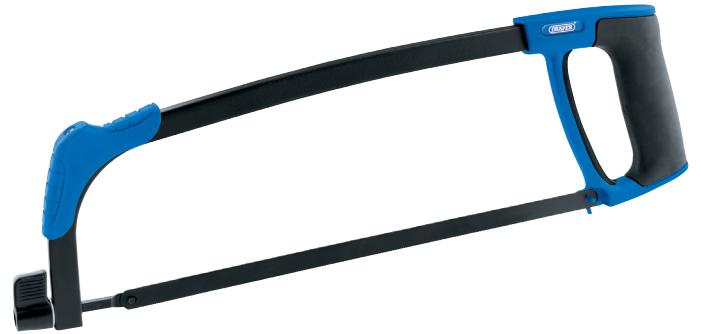

Soft Grip Hacksaw, 300mm, 24tpi

STOCK No. 39601 **BRAND** Draper

BARCODE 5010559396016

WARRANTY Lifetime

FEATURES

- Made from steel tube with an ergonomic soft grip handle
- Frame has two sets of blade spigots allowing straight or 45° cutting
- Supplied with a 300mm HSS blade

DESCRIPTION

Steel tube with an ergonomic soft grip plastic handle. Frame has two sets of blade spigots which allows straight or 90° cutting. Supplied with a 300mm bi - metal blade.

CONTENTS

1 x Soft Grip Hacksaw, 300mm, 24tpi