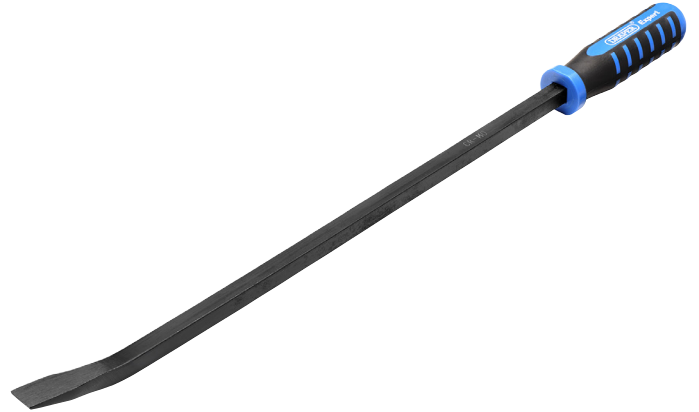

## Draper Expert Soft Grip Pry Bar, 600mm

STOCK No. 27779 BRAND Draper Expert

BARCODE 5059482073687

WARRANTY Lifetime

### FEATURES

- Curved blade for enhanced leverage
- Striking cap for hammer-through action
- Shock resistant soft grip handle
- Made from hardened and tempered chrome molybdenum steel
- Blackened finish for added corrosion protection
- Supplied with protective cap for the blade tip

### DESCRIPTION

This pry bar is designed for optimal performance and user comfort. It features a curved blade for enhanced leverage and a striking cap that allows for effective hammer-through action. The shock resistant soft grip handle provides a secure and comfortable hold, making it easier to tackle tough tasks. Made from hardened and tempered chrome molybdenum steel with a corrosion resistant blackened finish, this pry bar is built for strength and durability. It comes with a protective cap for the blade tip, ensuring safe storage and transport.

### SPECIFICATIONS

Length	600mm (24")
Shaft length	472mm
Shaft diameter	12.65mm
Shaft angle	20-24°
Tip width	20mm
Weight	0.87kg

[Link to product - drapertools.com](https://www.drapertools.com)