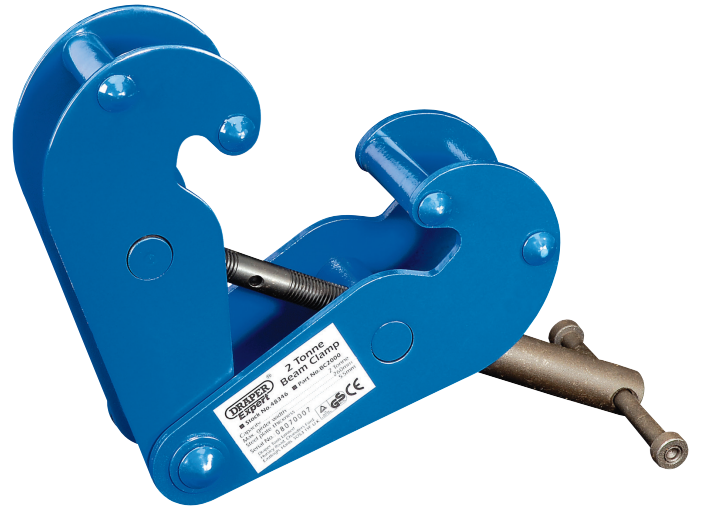

Draper Expert Beam Clamps

BRAND Draper Expert

WARRANTY 12 months

FEATURES

- For semi-permanent attachment to steel RSJ's to act as lifting point for chain blocks, hoists and lifting tackle.
- Can also be used for the lifting and transfer of steel beams and as a pulling clamp
- Test certificate included

DESCRIPTION

For semi - permanent attachment to steel RSJ's to act as lifting point for chain blocks, hoists and lifting tackle. Can also be used for the lifting and transfer of steel beams and as a pulling clamp. Test certificate included. Carton packed.

Stock No.	Load
48344	1 Tonne
48346	2 Tonne
48347	3 Tonne
48348	5 Tonne