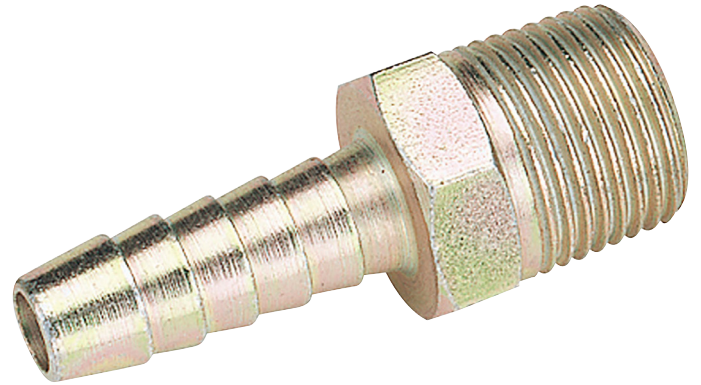

3/8" Taper 5/16" Bore PCL Male Screw Tailpiece (3 Piece)

STOCK No. 28051 **BRAND** Draper

BARCODE 5010559280513

WARRANTY 6 months parts and labour

FEATURES

-
-

DESCRIPTION

3/8" thread size with BSP taper. Display packed three tailpieces per card.

CONTENTS

1 x 3/8" Taper 5/16" Bore PCL Male Screw Tailpiece (3 Piece)

[Link to product - drapertools.com](https://www.drapertools.com)