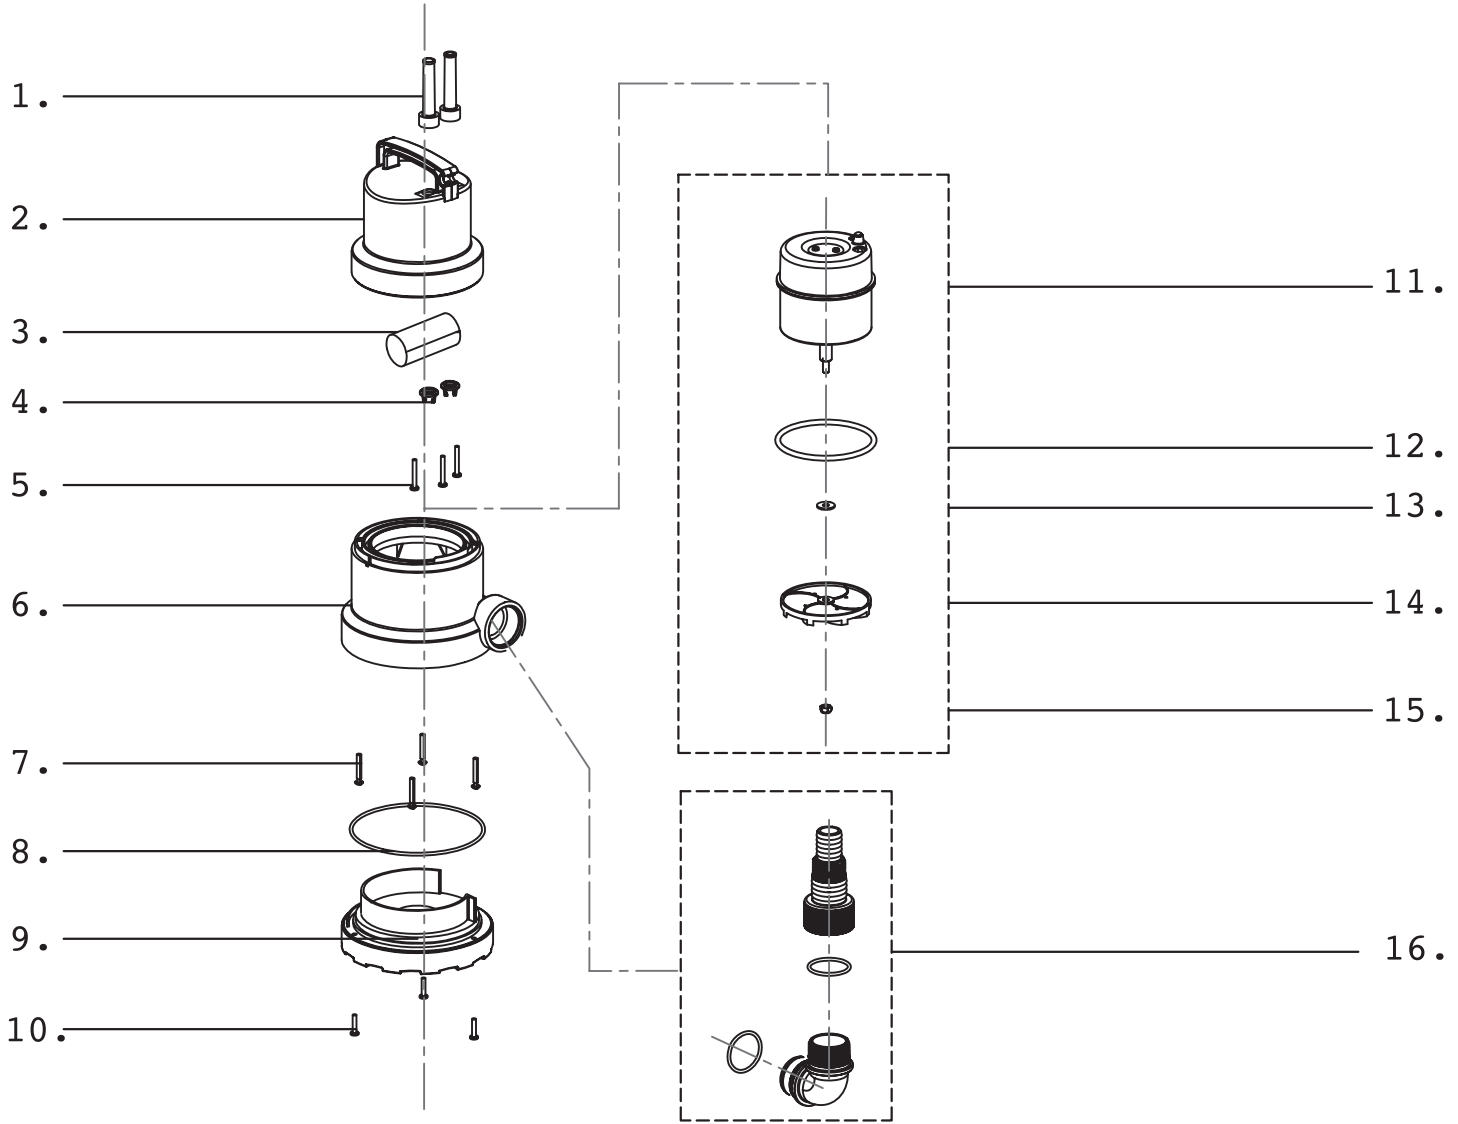

230V SUBMERSIBLE  
**WATER PUMP**  
 WITH FLOAT SWITCH

61584 SWP200 -SPARE PARTS DRAWING/LISTING

KEY No.	PART No.	STOCK No.	DESCRIPTION
1	Not serviceable		Cable seal
2	Not serviceable		Upper case
3	Not serviceable		Capacitor
4	Not serviceable		Bung
5	Not serviceable		Screw
6	Not serviceable		Main body
7	YSWP210DW-07	62015	Screw
8	YSWP112-08	62127	Water seal

KEY No.	PART No.	STOCK No.	DESCRIPTION
9	YSWP112-09	62134	Base
10	YSWP210DW-10	62051	Screw
11	Not serviceable		Motor
12	Not serviceable		Water seal
13	Not serviceable		Washer
14	Not serviceable		Impeller
15	Not serviceable		Nut
16	YSWP210DW-18	62877	Hose connection assembly