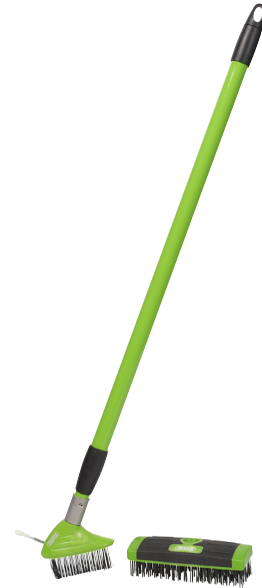

Paving Brush Set with Twin Heads and Telescopic Handle

STOCK No. 58683 **BRAND** Draper

BARCODE 5010559586837

WARRANTY 12 months parts and labour

FEATURES

- Removes weeds, moss dirt and grime from paths and brickwork.

DESCRIPTION

Telescopic set with two interchangeable wire brush heads. A large six row head and a smaller three row head, both fabricated with steel wire bristles. Perfect for removing weeds, moss, sand etc. from paving blocks, crazy paving and patios. Plastic handle extends between 800 and 1400mm.

CONTENTS

1 x Paving Brush Set with Twin Heads and Telescopic Handle

[Link to product - drapertools.com](https://www.drapertools.com)