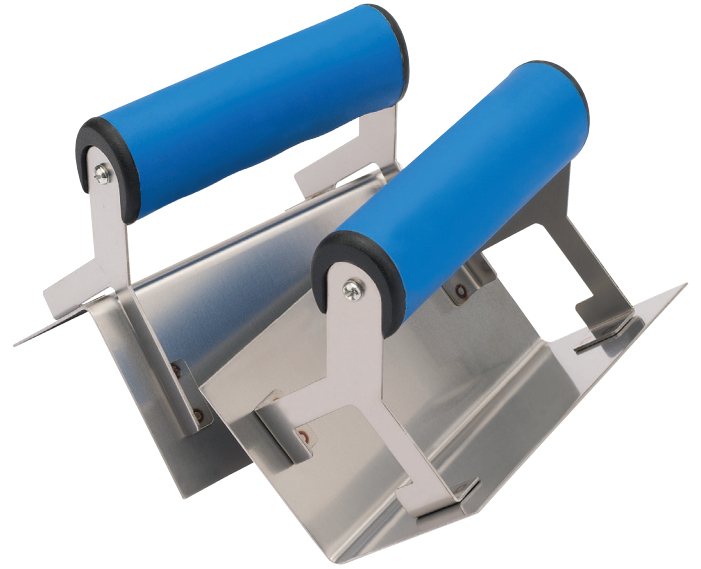

Draper Expert Soft Grip Corner Trowel Set (2 Piece)

STOCK No. 81281 **BRAND** Draper Expert

BARCODE 5010559812813

WARRANTY Lifetime

FEATURES

-

DESCRIPTION

For accurate neat finishing when plastering internal and external corners. Carbon steel blades with soft grip handle for user comfort.

CONTENTS

1 x Soft Grip Corner Trowel Set (2 Piece)

[Link to product - drapertools.com](https://www.drapertools.com)