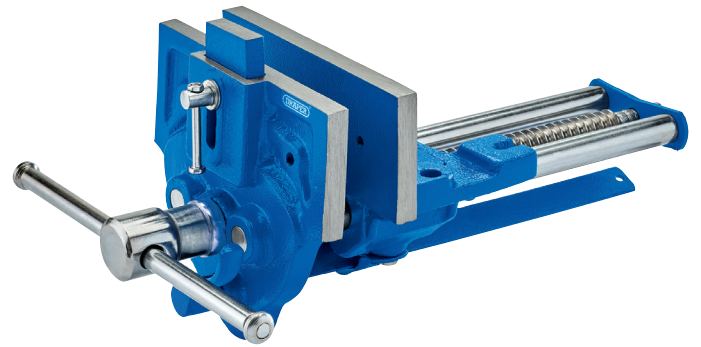

Quick Release Woodworking Bench Vices

BRAND Draper

WARRANTY Lifetime

FEATURES

- Manufactured from close grain cast iron
- Steel buttress thread main screw
- Adjustable front dog to assist holding larger workpieces

DESCRIPTION

Robust, close grain cast iron woodworking bench vice fitted with quick release mechanism to allow jaw to slide freely along the buttress thread screw. When used with a bench stop, larger workpieces can be held using the adjustable front dog. Carton packed.

Stock No.	Capacity
45234	175mm
45235	225mm