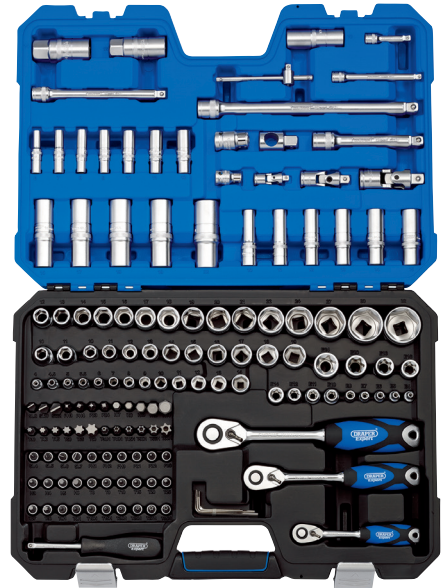

Draper Expert Metric Socket Set, 1/4", 3/8" and 1/2" Sq. Dr. (149 Piece)

STOCK No. 16461 BRAND Draper Expert

BARCODE 5010559164615

WARRANTY Lifetime

FEATURES

- 6 Point HI-TORQ® sockets
- Quick release ratchet
- Wobble extension bars

DESCRIPTION

Six point socket made from chrome vanadium steel that's hardened and tempered with a micro satin finish. Each socket has a knurled ring for extra grip. Supplied with a 72 tooth reversible soft grip ratchet and accessories. Packed in a tough plastic storage case with soft grip handle.