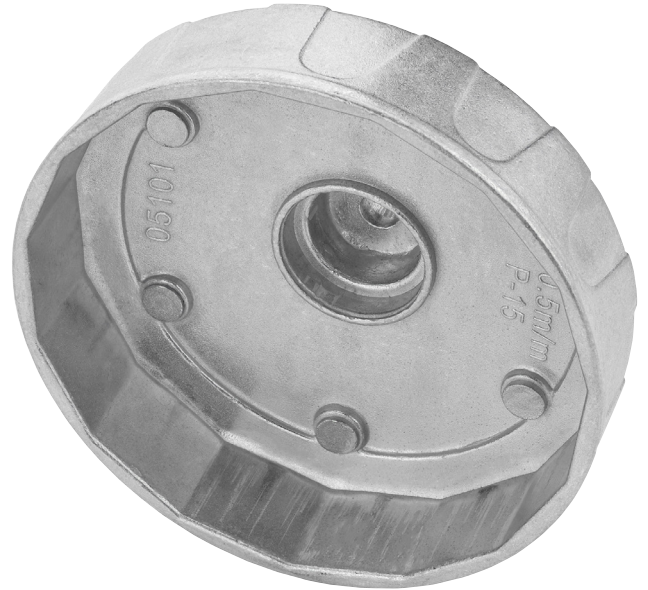

## Oil Filter Wrench, 3/8" Sq. Dr., 100.5mm/15 Flutes

**STOCK No.** 27139 **BRAND** Draper

**BARCODE** 5059482073243

**WARRANTY** Lifetime

---

### FEATURES

- Aluminium socket cup and chrome vanadium steel socket adaptor
  - 3/8" Sq. Dr. for use with torque wrenches
  - Fits Mazda and Mitsubishi
- 

### DESCRIPTION

This oil filter socket is suitable for installing and removing difficult to access oil filter covers. Suitable for left and right handed operations. It is 3/8" Sq. Dr. for manual use with torque wrenches. Fits Mazda and Mitsubishi.

### CONTENTS

1 x Oil Filter Wrench, 3/8" Sq. Dr., 100.5mm/15 Flutes

[Link to product - drapertools.com](https://www.drapertools.com)