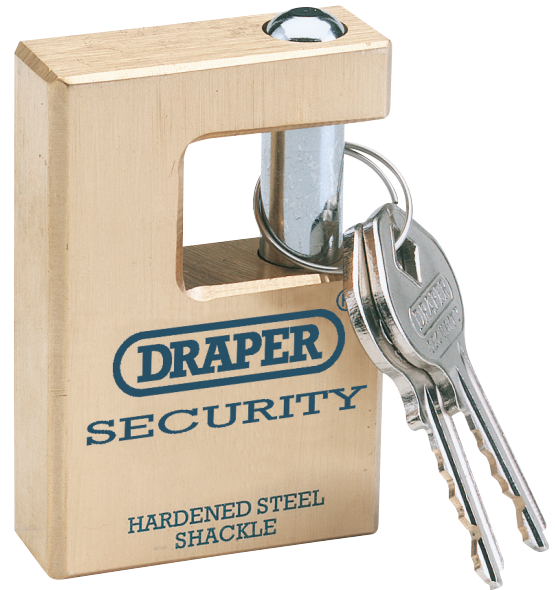

Draper Expert Close Shackle Solid Brass Padlock with Hardened Steel Shackle, 2 Keys, 63mm

STOCK No. 64201 BRAND Draper Expert

BARCODE 5010559642014

WARRANTY Lifetime

FEATURES

- Solid brass body with hardened steel shackle
- Precision tumbler & brass lock cylinder

DESCRIPTION

Solid brass body with hardened steel shackle. Precision tumbler and brass lock cylinder. Key blanks are available separately.

Draper Security Rating: 6

CONTENTS

1 x Draper Expert Close Shackle Solid Brass Padlock with Hardened Steel Shackle, 2 Keys, 63mm