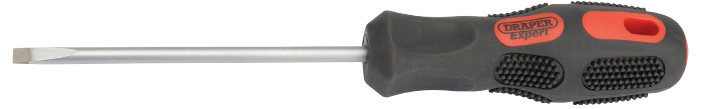

Draper Expert Plain Slot Parallel Tip Screwdriver, 5 x 100mm (Sold Loose)

STOCK No. 40033 **BRAND** Draper Expert

BARCODE 5010559400331

WARRANTY Lifetime

FEATURES

- Hardened SVCM satin chrome plated blades
- Sand blasted tips
- soft grip' handle

DESCRIPTION

Screwdrivers with hardened SVCM satin chrome plated blades and sand blasted tips. The handle is manufactured from vulcanized 'soft grip' polymer which is colour coded for easy recognition.

CONTENTS

1 x Draper Expert Plain Slot Parallel Tip Screwdriver, 5 x 100mm (Sold Loose)

[Link to product - drapertools.com](https://www.drapertools.com)