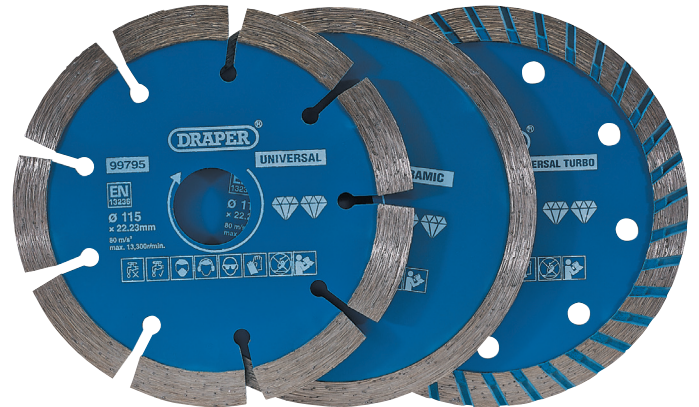

### FEATURES

- Suitable for dry and wet cutting, with optimum results when used wet
- Compatible with most angle grinders with a 22.23mm bore

### DESCRIPTION

A pack of hardened and tempered diamond blades offering a selection of different cuts and finishes. The continuous rim provides a smooth finish and is designed for use on ceramic and natural stone tiles. The segmented rim creates a faster cut and is an effective general-purpose blade for use on concrete, bricks, stone, granite and marble, whilst the continuous turbo rim provides a fast cut and smooth finish on granite, marble and stone.

### CONTENTS

- 1 x Continuous Diamond Blade
- 1 x Segmented Diamond Blade
- 1 x Turbo Diamond Blade

### SPECIFICATIONS

Diameter	115mm
Bore	22.23mm
Segment height	7mm, 10mm and 10mm
Maximum speed	13,300rpm
Kerf	1.9mm, 1.9mm and 2.1mm
Blade construction	Sintered
Weight	0.285kg

[Link to product - drapertools.com](https://www.drapertools.com)