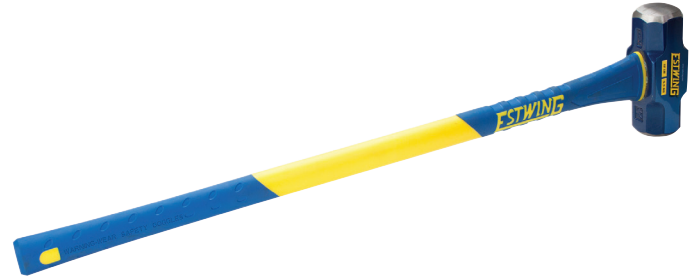

## Estwing ESH-1236F Fibreglass Shaft Sledge Hammer, 5.5kg/12lb

**STOCK No.** 31293 **BRAND** Estwing

**BARCODE** 5059482077562

**WARRANTY** 12 months parts and labour

### FEATURES

- Double-injected fibreglass
- shaft for increased strength
- and swing durability
- Induction hardened
- forged head
- Thick handle with rubber overlay
- below the striking head provides
- overstrike protection
- Textured rubber grip for comfortable and secure two-handed operation

### DESCRIPTION

This sledge hammer from Estwing has a double-injected shaft reinforced with over 70% fibreglass, ensuring maximum strength and swing. It is ultra-robust, designed for durability, reliability and safety. The drop forged head is induction hardened. The thick handle has a rubber overlay below the striking head to provide overstrike protection. Additionally, the textured rubber grip helps reduce impact vibration and provides a comfortable and secure two-handed operation.

### CONTENTS

1 x Estwing ESH-1236F Fibreglass Shaft Sledge Hammer, 5.5kg/12lb