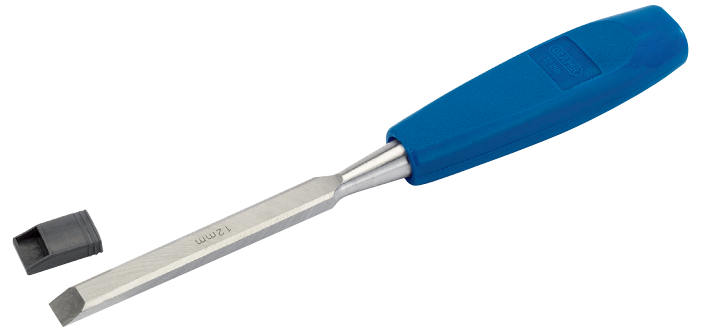

## Bevel Edge Wood Chisel, 12 x 120mm

STOCK No. 69643 BRAND Draper

BARCODE 5010559696437

WARRANTY Lifetime

---

### FEATURES

- Blades manufactured from carbon steel hardened and tempered with blade guards
- PVC oval handles

---

### DESCRIPTION

Blades manufactured from carbon steel hardened and tempered with blade guards. PVC oval handles.

---

### CONTENTS

1 x Bevel Edge Wood Chisel, 12 x 120mm

[Link to product - drapertools.com](https://www.drapertools.com)