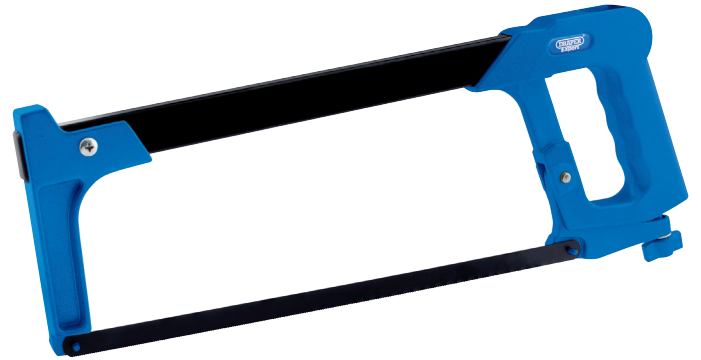

Draper Expert Heavy Duty Hacksaw, 300mm, 24tpi

STOCK No. 39245 **BRAND** Draper Expert

BARCODE 5010559392452

WARRANTY Lifetime

FEATURES

- Steel tube with an ergonomic soft grip handle
 - Frame has two sets of blade spigots allowing straight or 45° cutting
 - Supplied with a 300mm Bi-metal blade
-

DESCRIPTION

Steel frame with aluminium handles. Frame has two sets of blade spigots which allows straight or 45° cutting. Supplied with a 300mm bi - metal blade.

CONTENTS

1 x Draper Expert Heavy Duty Hacksaw, 300mm